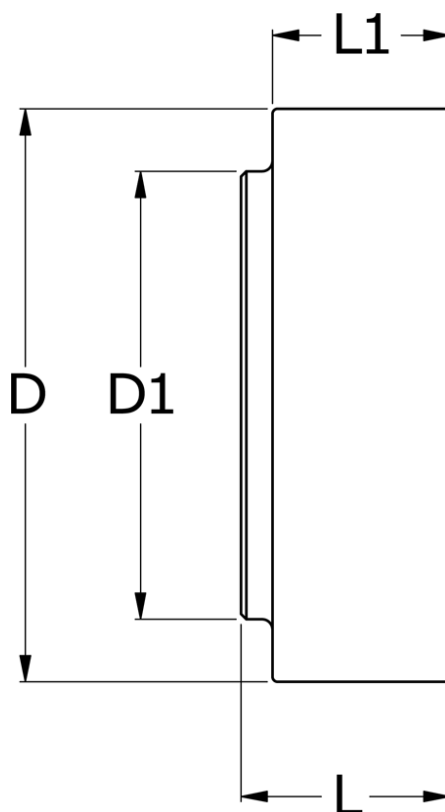

Data Sheet

Article number: 330652001A

Description: Coupling N-Eupex str. 520
Part 1 (incl. rubber) without bore

Measures

D	= 520
D1	= 315
L	= 210
L1	= 102
Max bore	= 190
Torque (N m)	= 21200